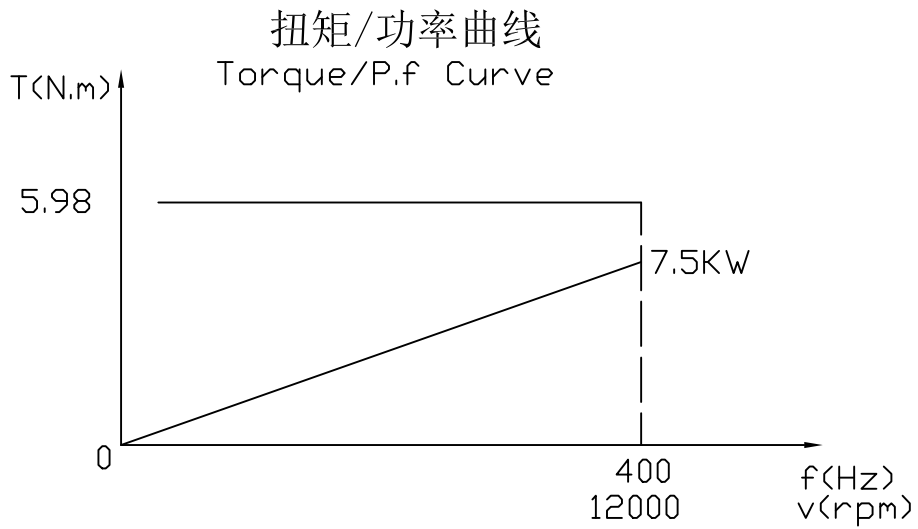

GDL150-40-12Z/7.5
7.5KW 380V 16.5A
400Hz 12000rpm

注: TA:20°C Serv:S1 Water cooling