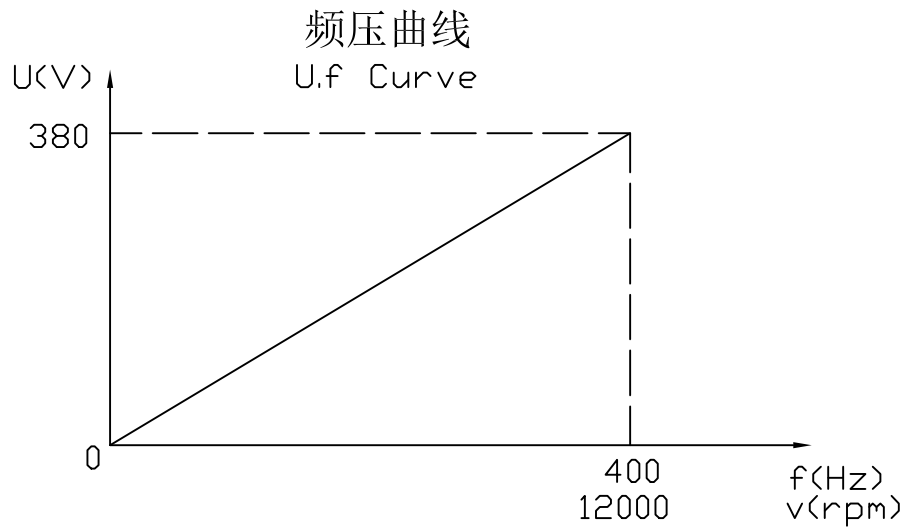

GDL150-40-12Z/7.5
7.5KW 380V 16.5A
400Hz 12000rpm

注: TA:20°C Serv:S1 Water cooling